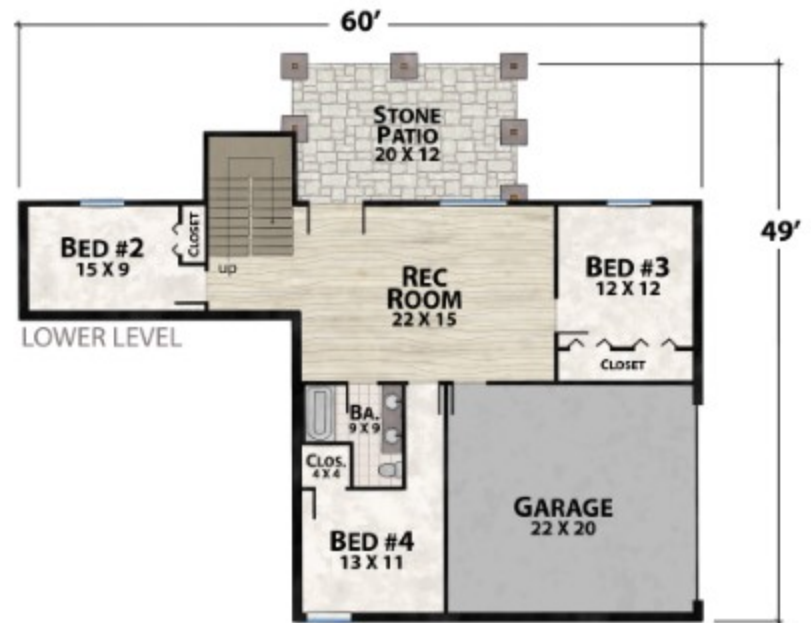

The Bayou Estates

natural element homes

The Classic Plans Collection

1-800-970-2224

Main Level - 1,634 Square Feet
4 Bedrooms - 2 1/2 Baths

Lower Level - 1,168 Square Feet
351 Square Feet of Outdoor Living

2,802 Total Heated Square Feet
Garage - 636 Square Feet

Plan customization is included with your home plan purchase. Why not make it PERFECT?

natural element homes

Copyrighted Home Plan: this home plan and images are protected by United States and international copyright Law and may not be duplicated, reproduced, modified, and/or distributed, in whole or in part, without the express written consent of Natural Element Homes.